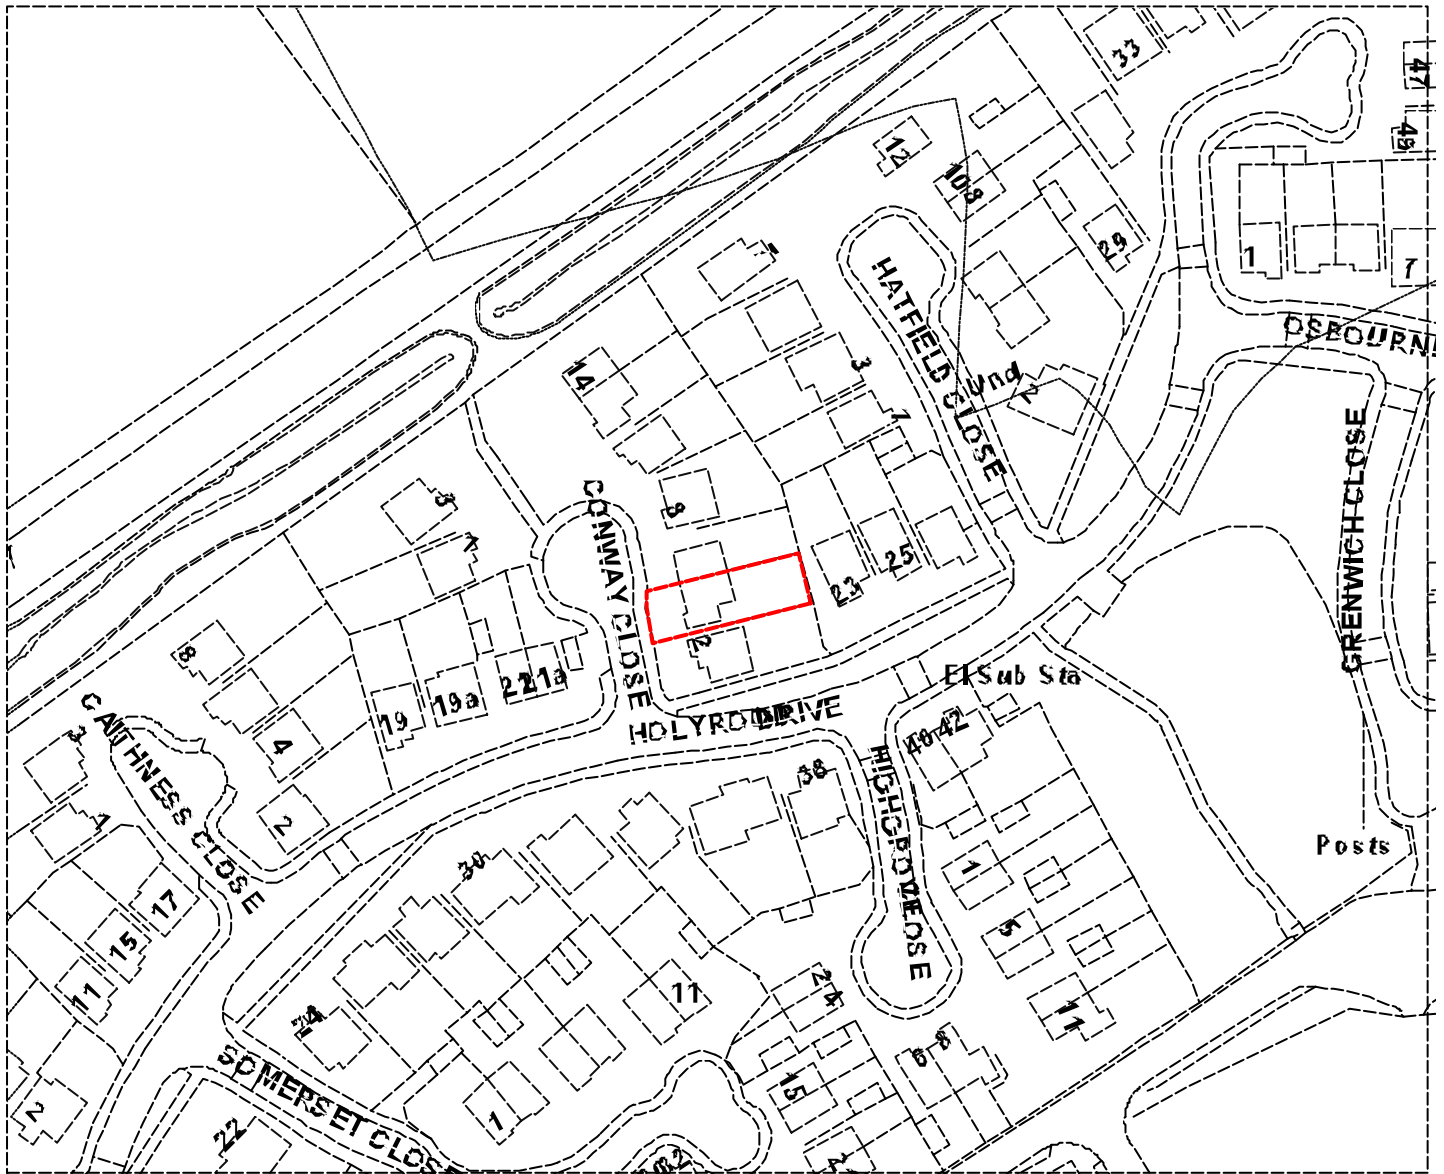

4 Conway Close

07/02068/FUL

Legend

Reproduced from the Ordnance Survey map with the permission of the Controller of Her Majesty's Stationery Office © Crown Copyright 2000.

Unauthorised reproduction infringes Crown Copyright and may lead to prosecution or civil proceedings.

Organisation	Not Set
Department	Not Set
Comments	Location Plan
Date	12 October 2007
SLA Number	Not Set